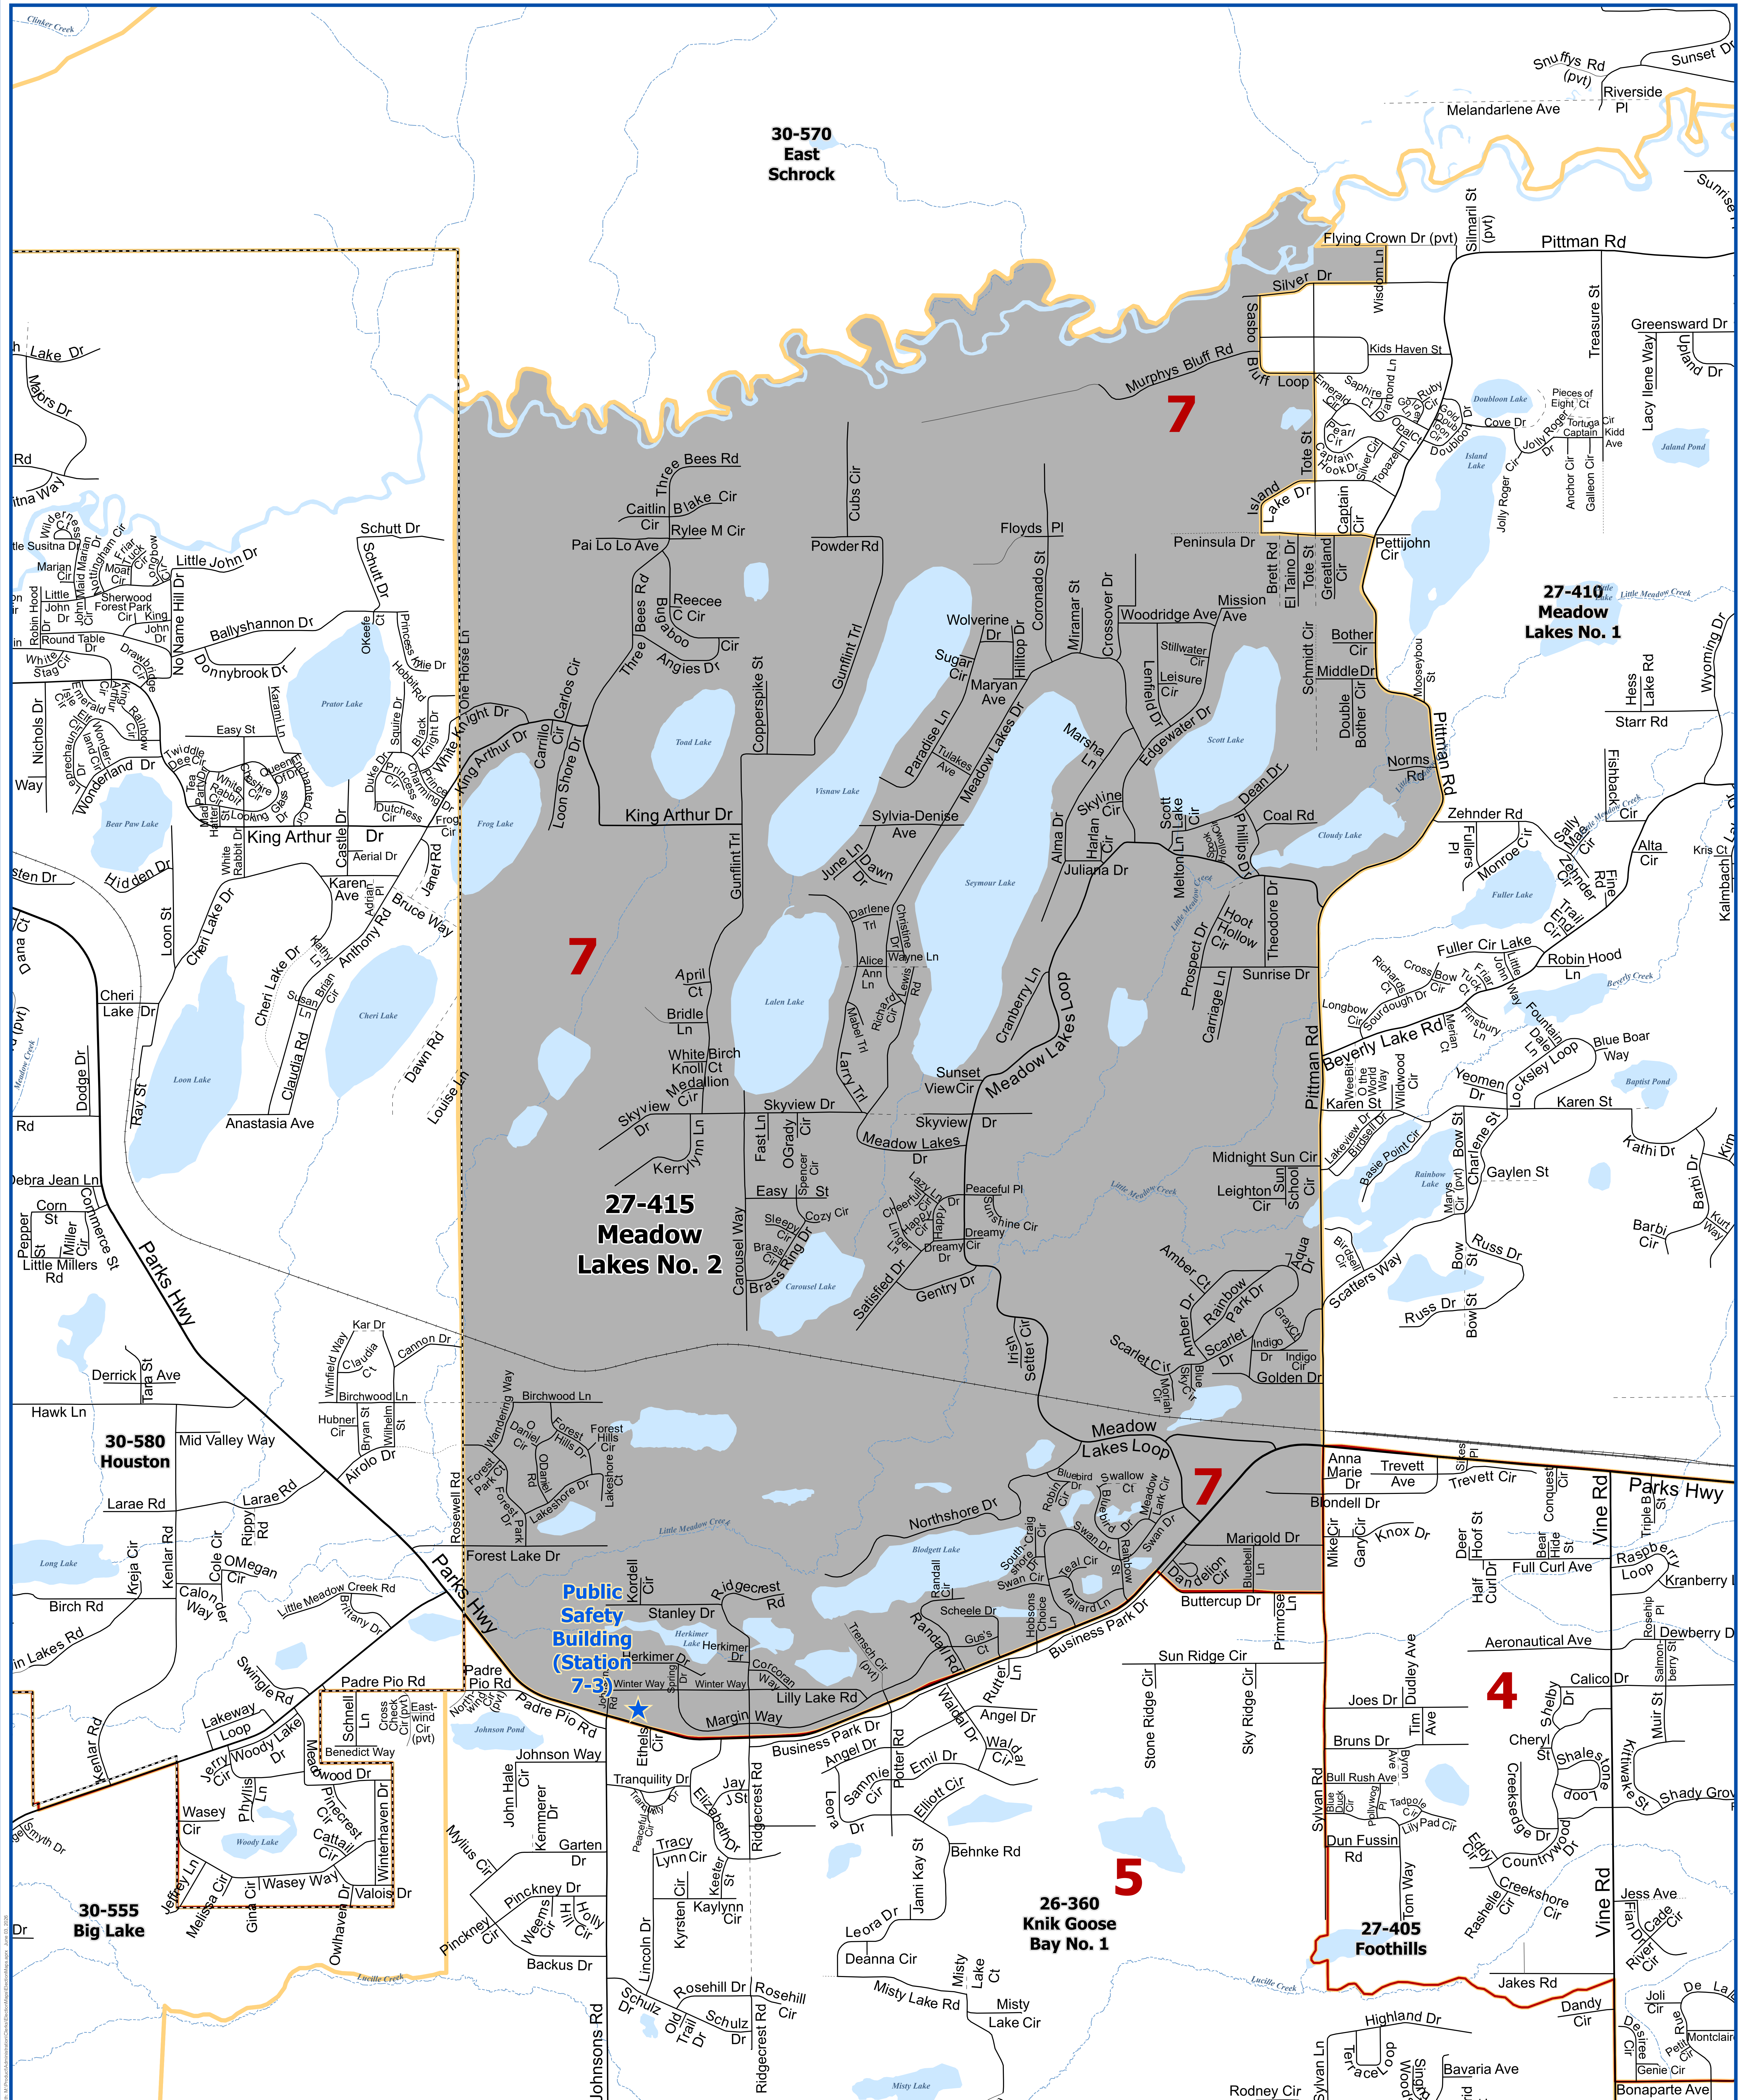

Matanuska-Susitna Borough Voting Precincts

Precinct # 27-415 Meadow Lakes No. 2
 Poll Location:
PUBLIC SAFETY BUILDING (Station 7-3)
 10073 W. Parks Highway

Prepared by MSB
 IT Department - GIS Division
 Data Sources: Matanuska-Susitna Borough,
 State of Alaska Division of Elections
 June 2026

- Polling Location
- City Boundaries
- Voting Precincts
- Assembly District Boundaries
- Matanuska Susitna Borough Boundary
- Highway
- Major
- Medium
- Minor
- Private
- Primitiv
- Not Constructed
- Railroad
- Major Waterbodies
- Streams